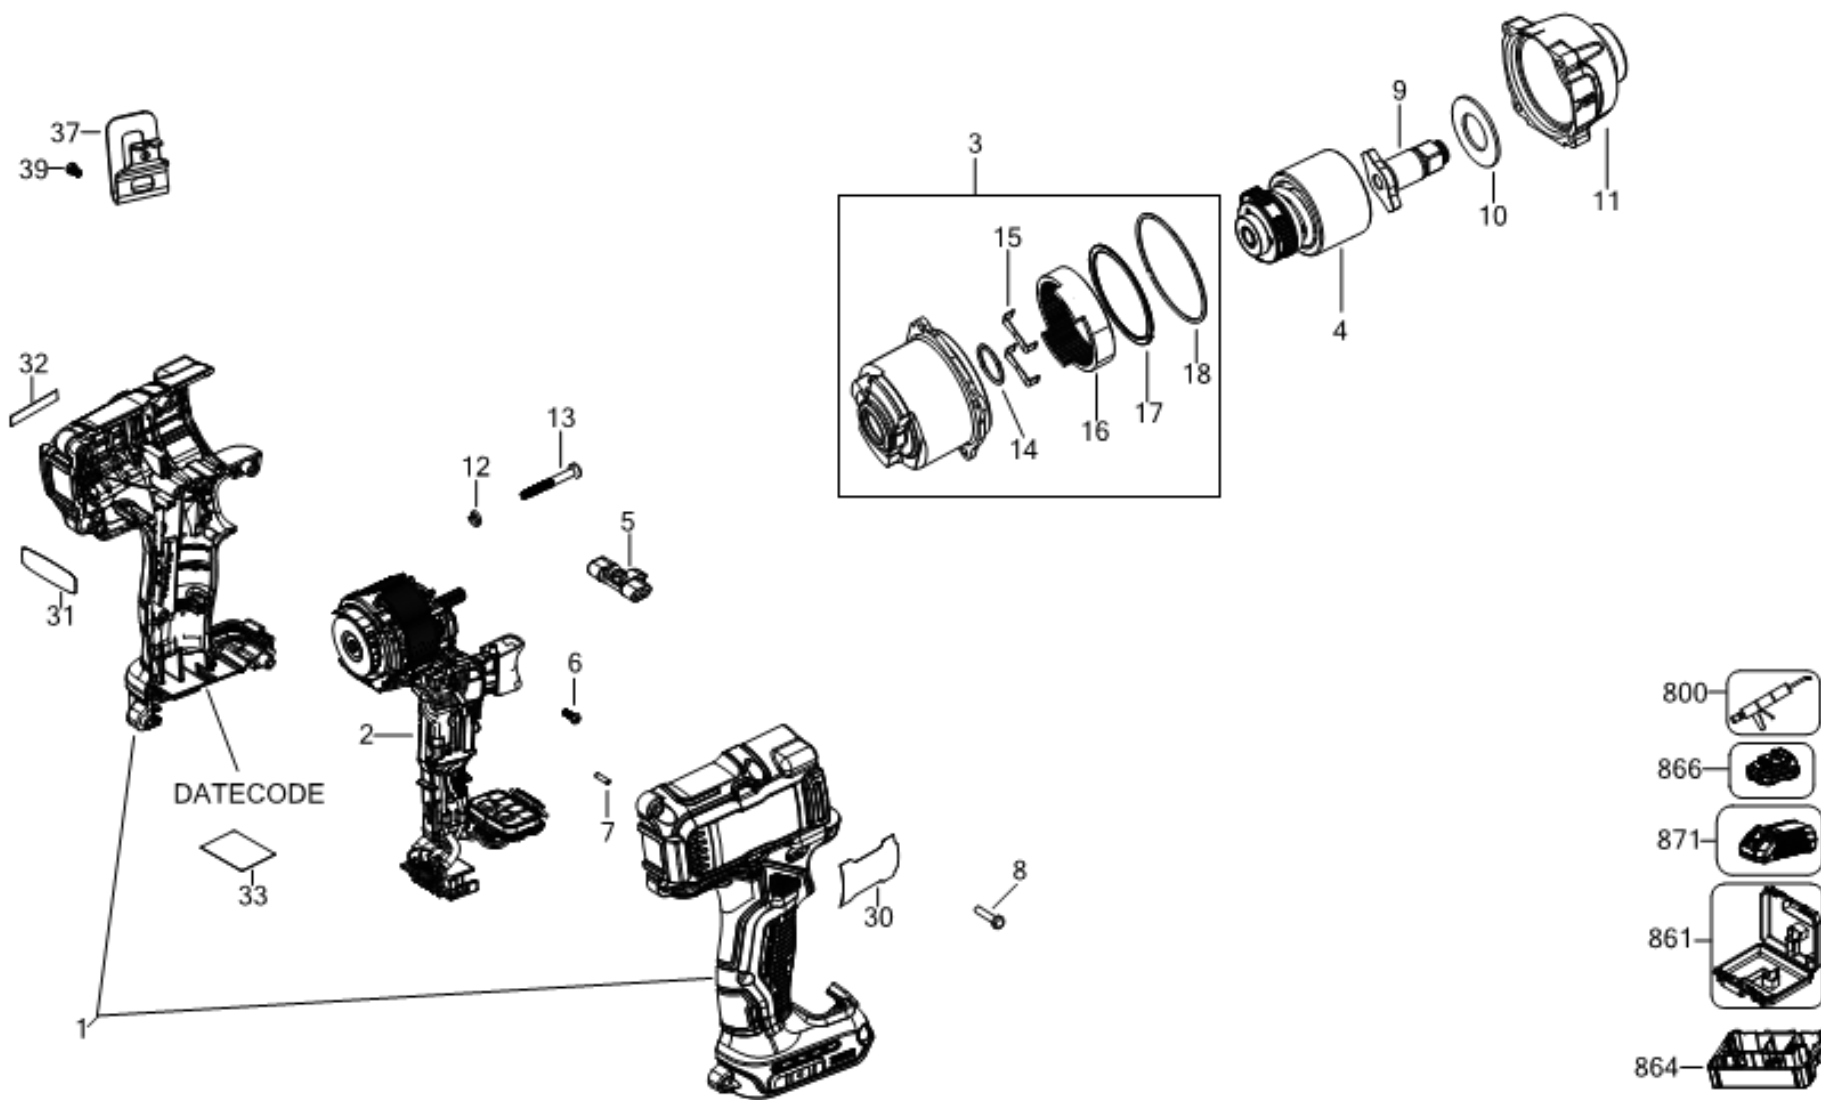

LANYARD READY KIT EUROPE

Typ
1

©

DeWALT

DCF891

Typ
1

©

E21085

www.2helpU.com

12/11/2021

Parts List DCF891P2LRT CORDLESS IMPACT WRENCH 1

Item	Part Number	Qty	Part Description	General Description	Other Info	Repair Inst	Markets
1	N896695	1	CLAMSHELL SET			No	XJ
2	NA016963	1	MOTOR & SWITCH SA			No	XJ
3	NA020584	1	GEARCASE SA			No	XJ
4	NA016971	1	IMPACTOR			No	XJ
5	N473670	1	ACTUATOR FWD/REV			No	XJ
6	N719210	1	SCREW			No	XJ
7	N071836	1	ROLL PIN			No	XJ
8	330019-04	9	SCREW			No	XJ
9	NA145279	1	LANYARD	LANYARD READY SERVIC		No	XJ
10	N699996	1	WASHER THRUST			No	XJ
11	NA016760	1	NOSE SA			No	XJ
12	N529458	4	WASHER LOCK			No	XJ
13	N516846	4	SCREW			No	XJ
14	N438625	1	O RING			No	XJ
15	N484792	2	BEARING PLATE			No	XJ
16	N465624	1	GEAR			No	XJ
17	N482343	1	RING			No	XJ
18	N458130	1	O RING		GEARCASE	No	XJ
30	NA006247	1	RATING PLATE		EURO	No	XJ
31	NA006997	1	LABEL		BRUSHLES	No	XJ
32	NA007356	1	BRAND LABEL		18V	No	XJ
33	NA006249	1	LABEL		FOOT	No	XJ
37	N086039	1	HOOK			No	XJ
39	N042665	1	SCREW			No	XJ
300	NA012362	1	SERVICE KIT			No	XJ
301	N537349	2	STRAP. HOOKED			No	XJ
302	NA012391	2	BRACKET			No	XJ
303	NA012370	1	CLIP SA	LANYARD CLIP		No	XJ
304	NA100552	2	SCREW			No	XJ
305	N462739	2	WASHER			No	XJ
800	N017298	1	GREASE	G-2008 Molykote		No	XJ
801	NA218891	1	NYOGEL 760G	NYE NYOGEL 760G (150		No	XJ

Parts List DCF891P2LRT CORDLESS IMPACT WRENCH 1

Item	Part Number	Qty	Part Description	General Description	Other Info	Repair Inst	Markets
861	N279261	1	KITBOX	DWST1-17807		No	XJ
866	NA301176	2	BATTERY			No	XJ