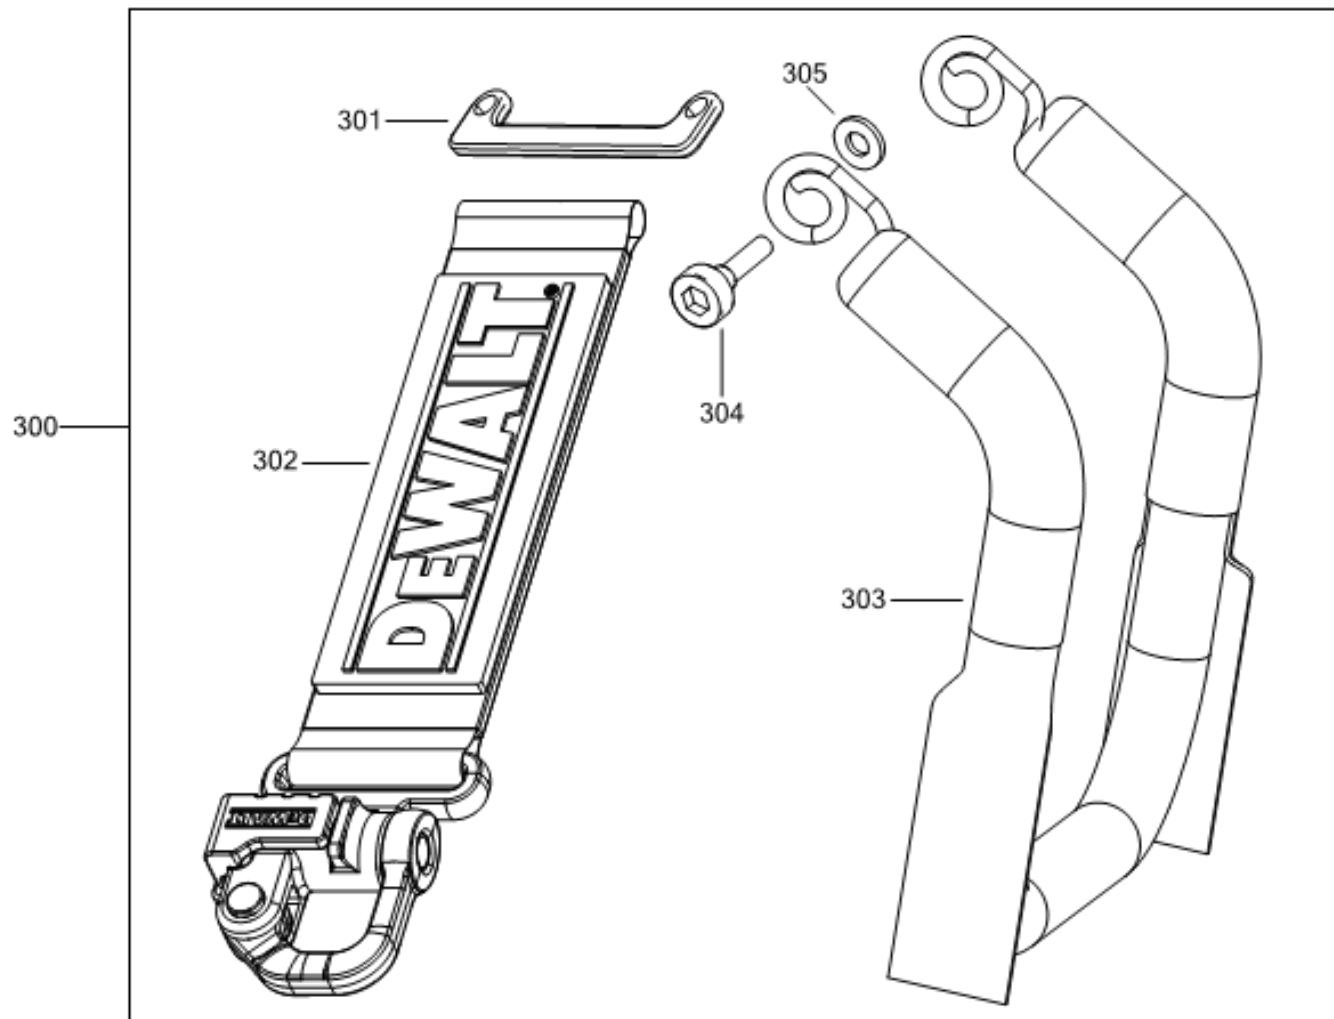

LANYARD READY KIT EUROPE

Typ
1

©

DeWALT

DCF891

Typ
1

©

E21085

www.2helpU.com

12/11/2021

Parts List DCF891P2LRT CORDLESS IMPACT WRENCH 1

Item	Part Number	Qty	Part Description	General Description	Other Info	Repair Inst	Markets
1	N896695	1	CLAMSHELL SET			No	XJ
2	NA016963	1	MOTOR & SWITCH SA			No	XJ
3	NA020584	1	GEARCASE SA			No	XJ
4	NA016971	1	IMPACTOR			No	XJ
5	N473670	1	ACTUATOR FWD/REV			No	XJ
6	N719210	1	SCREW			No	XJ
7	N071836	1	ROLL PIN			No	XJ
8	330019-04	9	SCREW			No	XJ
9	NA145279	1	LANYARD	LANYARD READY SERVIC		No	XJ
10	N699996	1	WASHER THRUST			No	XJ
11	NA016760	1	NOSE SA			No	XJ
12	N529458	4	WASHER LOCK			No	XJ
13	N516846	4	SCREW			No	XJ
14	N438625	1	O RING			No	XJ
15	N484792	2	BEARING PLATE			No	XJ
16	N465624	1	GEAR			No	XJ
17	N482343	1	RING			No	XJ
18	N458130	1	O RING		GEARCASE	No	XJ
30	NA006247	1	RATING PLATE		EURO	No	XJ
31	NA006997	1	LABEL		BRUSHLES	No	XJ
32	NA007356	1	BRAND LABEL		18V	No	XJ
33	NA006249	1	LABEL		FOOT	No	XJ
37	N086039	1	HOOK			No	XJ
39	N042665	1	SCREW			No	XJ
300	NA012362	1	SERVICE KIT			No	XJ
301	N537349	2	STRAP. HOOKED			No	XJ
302	NA012391	2	BRACKET			No	XJ
303	NA012370	1	CLIP SA	LANYARD CLIP		No	XJ
304	NA100552	2	SCREW			No	XJ
305	N462739	2	WASHER			No	XJ
800	N017298	1	GREASE	G-2008 Molykote		No	XJ
801	NA218891	1	NYOGEL 760G	NYE NYOGEL 760G (150		No	XJ

Parts List DCF891P2LRT CORDLESS IMPACT WRENCH 1

Item	Part Number	Qty	Part Description	General Description	Other Info	Repair Inst	Markets
861	N279261	1	KITBOX	DWST1-17807		No	XJ
866	NA301176	2	BATTERY			No	XJ